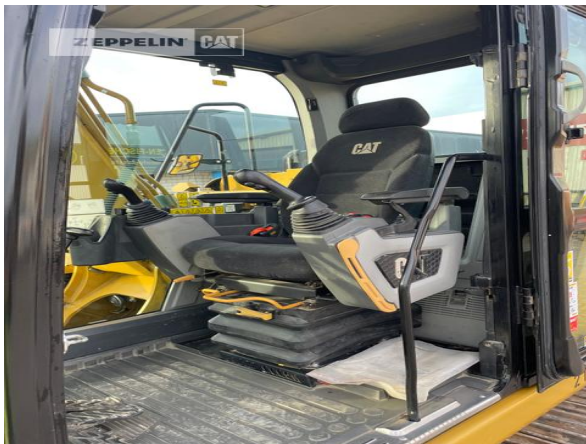

Cat 313GC
Serial No.: NFZ00400