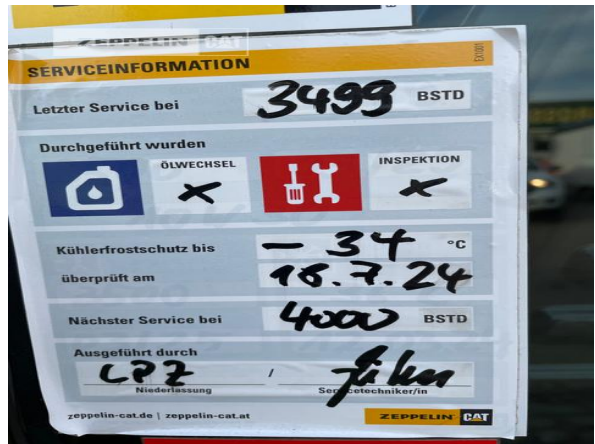

Cat 313GC
Serial No.: NFZ00400