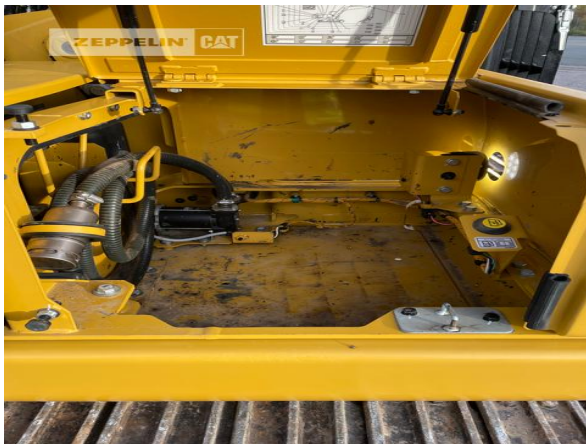

Cat 313GC
Serial No.: NFZ00400