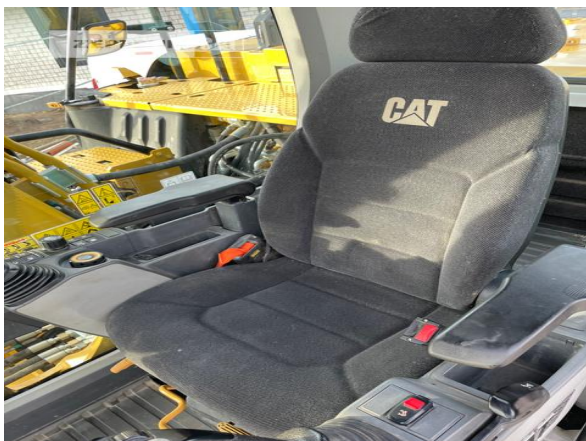

Cat 313GC
Serial No.: NFZ00400