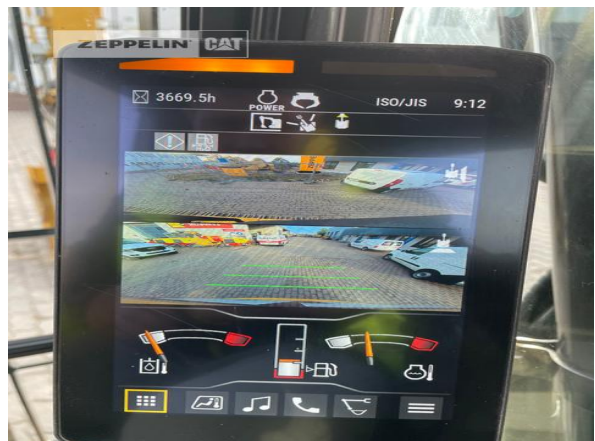

Cat 313GC
Serial No.: NFZ00400