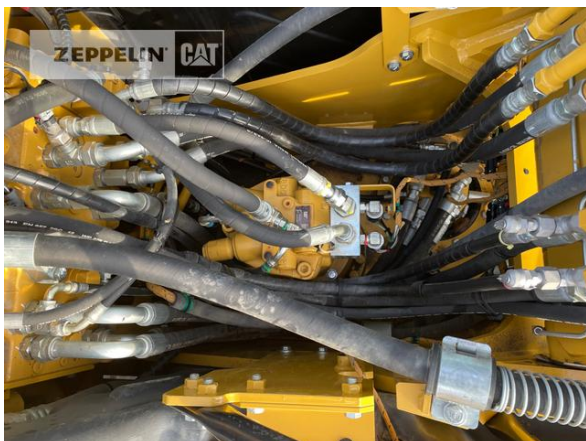

Cat 313GC
Serial No.: NFZ00400