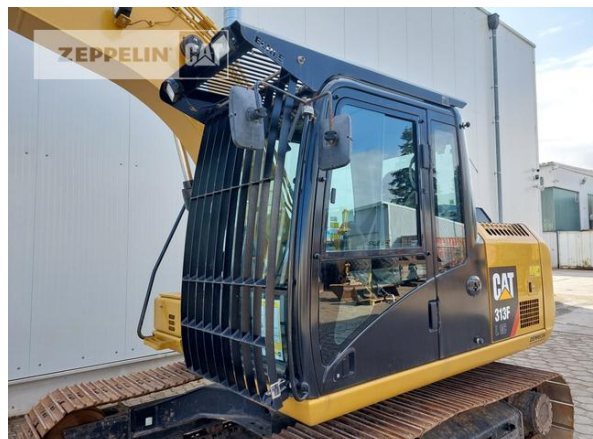

Cat 313FLGC

Serial No.: GJD10325