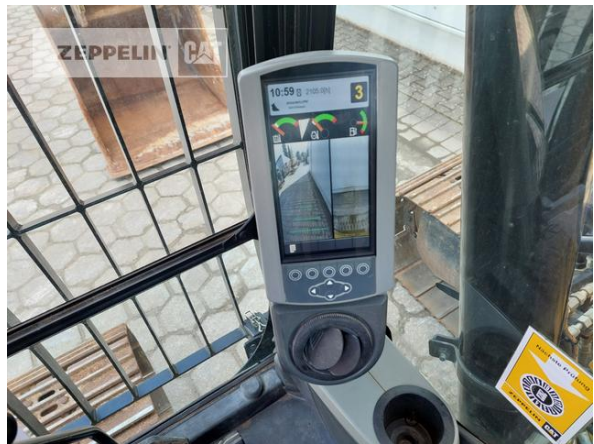

Cat 313FLGC
Serial No.: GJD10325