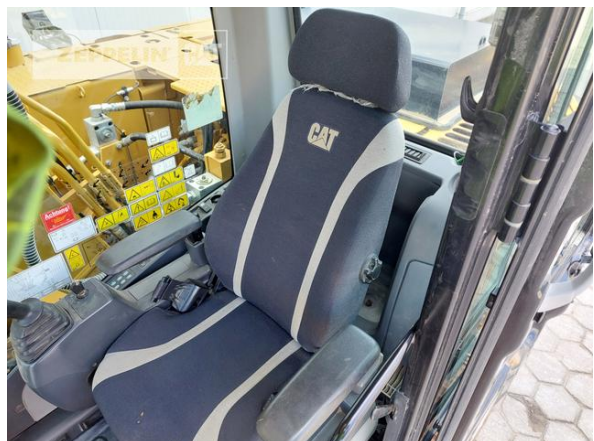

Cat 313FLGC
Serial No.: GJD10325