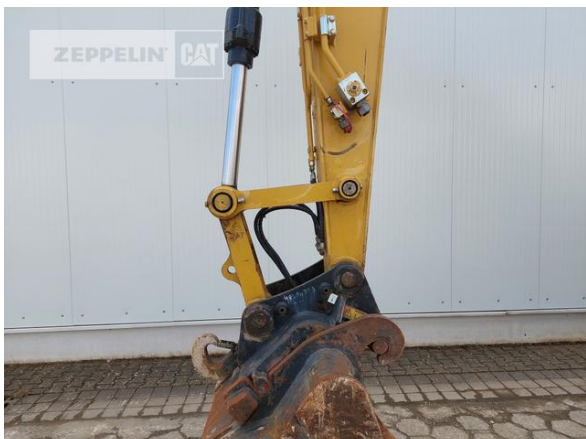

Cat 313FLGC

Serial No.: GJD10325