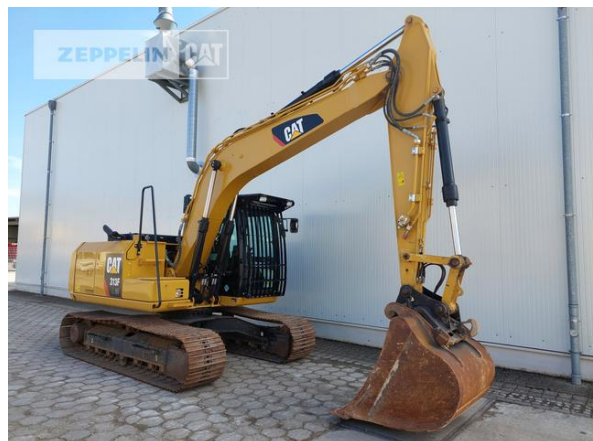

Cat 313FLGC
Serial No.: GJD10325