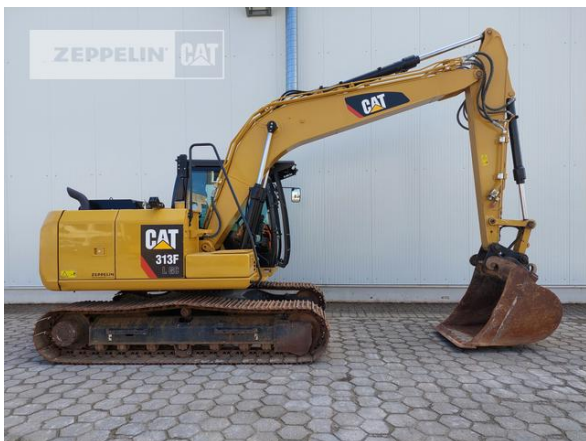

Cat 313FLGC
Serial No.: GJD10325