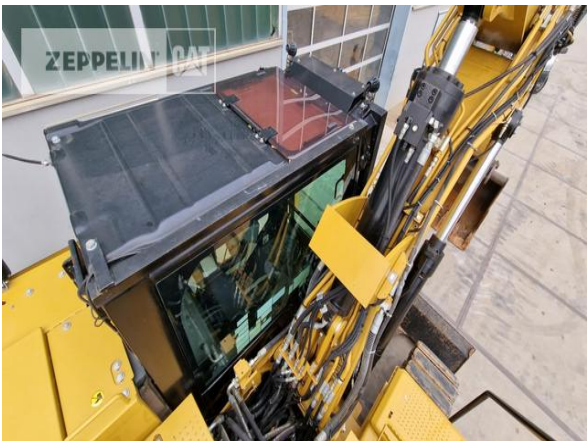

Cat 313FL
Serial No.: PRG10667