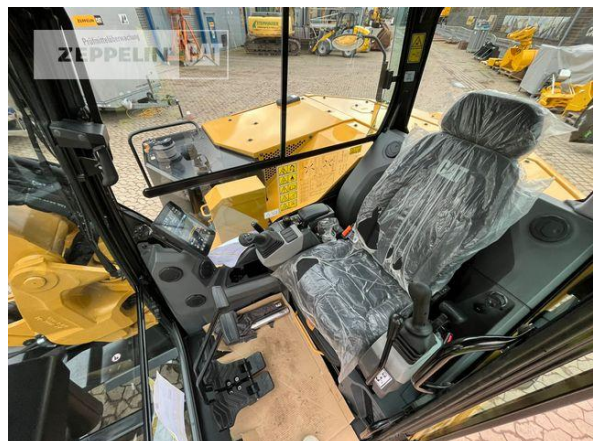

Cat 308-06A
Serial No.: GW803133