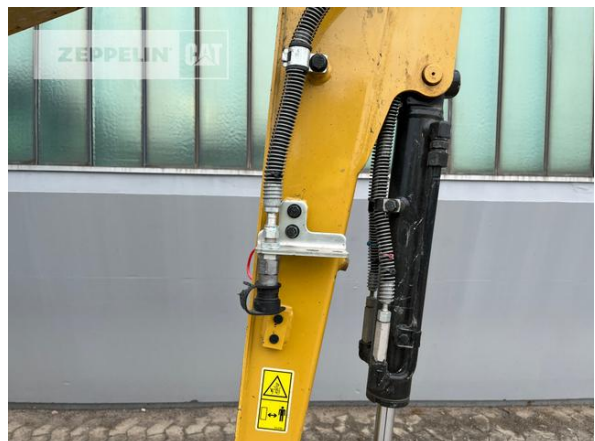

Cat 301.8-05A
Serial No.: H8X08907