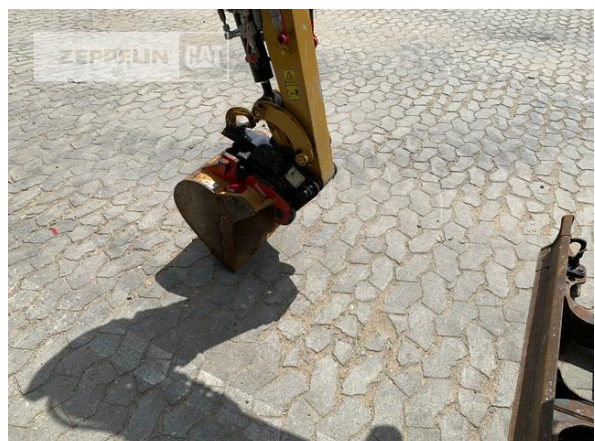

Cat 301.7-05A
Serial No.: JH704657