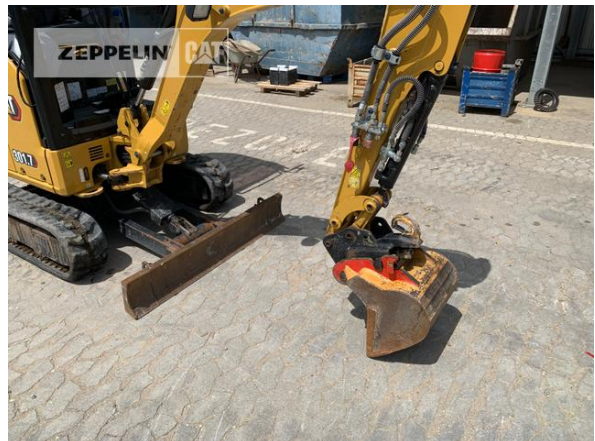

Cat 301.7-05A
Serial No.: JH704657