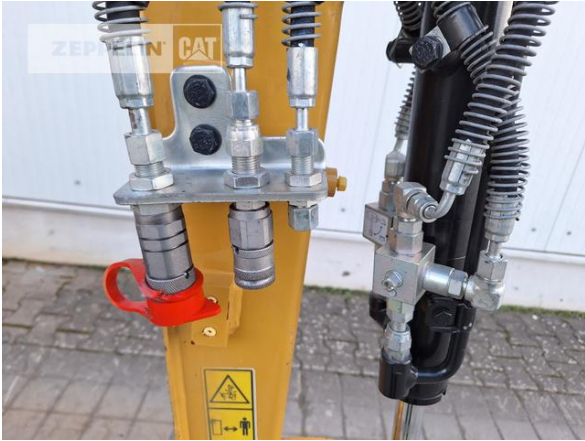

Cat 301.7-05A
Serial No.: JH704339