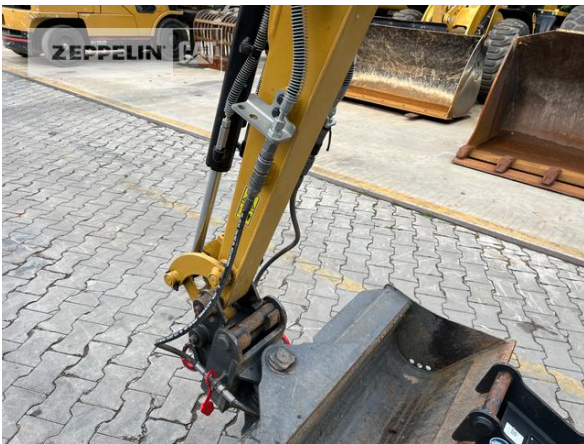

Cat 301.6-05A
Serial No.: MY602195