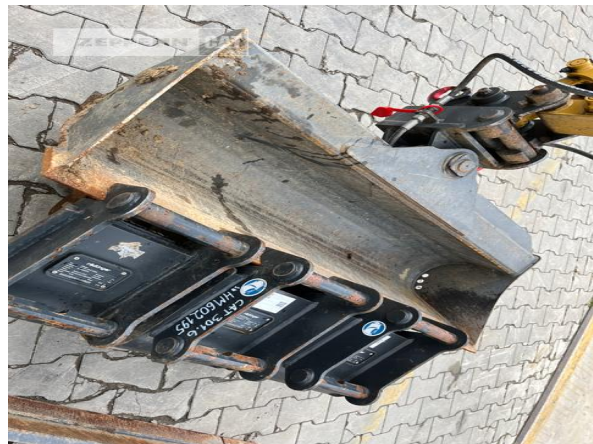

Cat 301.6-05A
Serial No.: MY602195