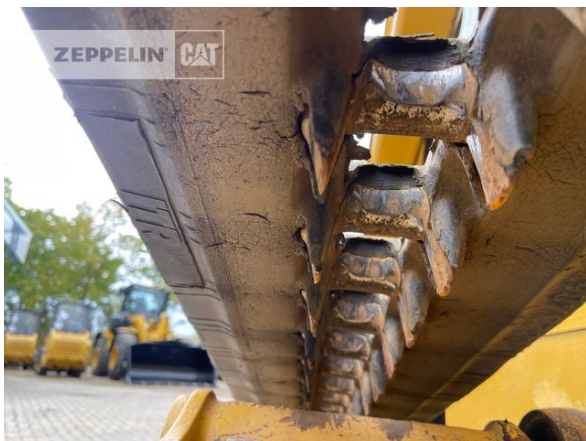

Cat 259D
Serial No.: FTL19335